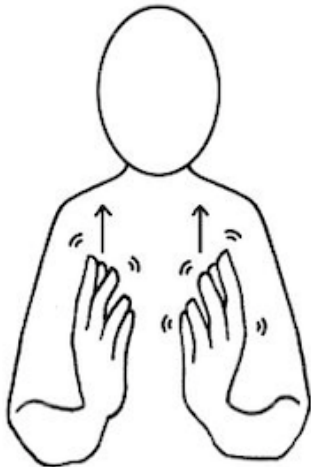

Bonty Neet

Fire

Night

Facepaint

Mirror

Small mirror can be mimed using index and middle finger, close to mouth

Stones

Stick/Twig