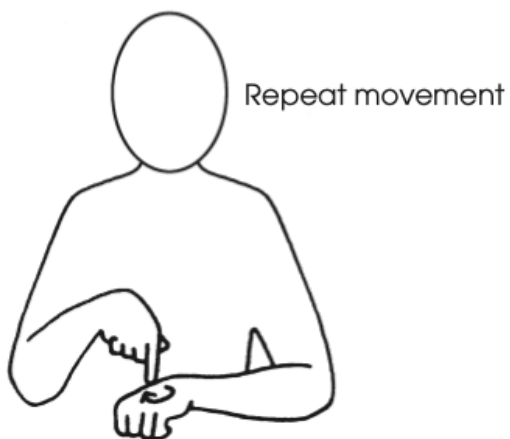

Bonty Neet

Fire

Night

Facepaint

Mirror

Small mirror can be mimed using index and middle finger, close to mouth

Stones

Stick/Twig