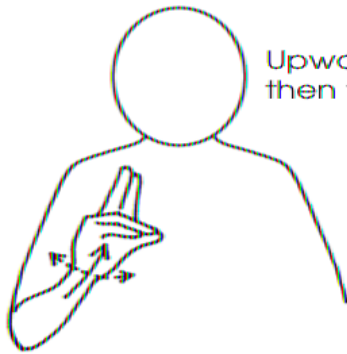

Excession

Light

Blue

Ball

Upward move
then twist side t

Puppet (1) (glove)

Outline

Mirror

Small mirror can be mimed
using index and middle
finger, close to mouth

Mime playing
chime bars with
each hand
alternately

Chime Bar