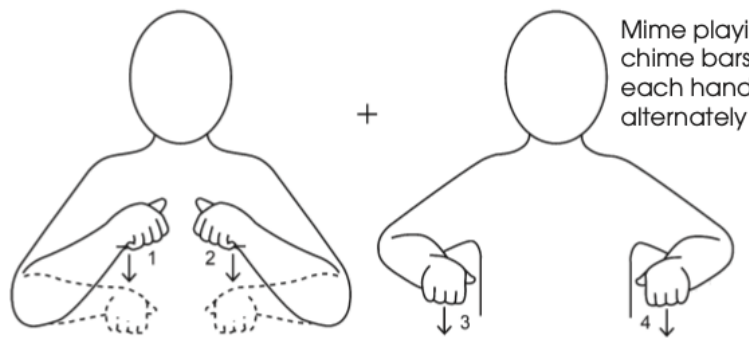

Excession

Light

Blue

Ball

Upward move
then twist side t

Puppet (1) (glove)

Outline

Mirror

Small mirror can be mimed
using index and middle
finger, close to mouth

Mime playing
chime bars with
each hand
alternately

Chime Bar