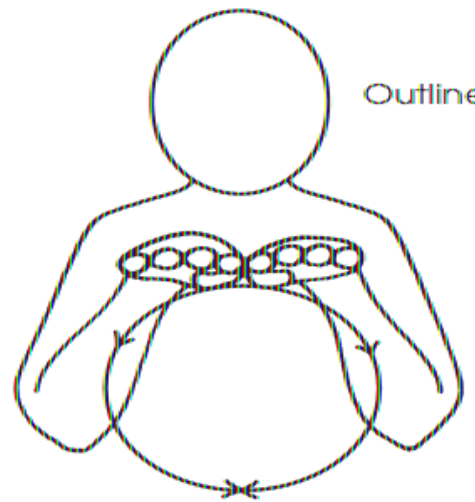

Excession

Light

Blue

Ball

Upward move
then twist side t

Puppet (1) (glove)

Outline

Mirror

Small mirror can be mimed
using index and middle
finger, close to mouth

Mime playing
chime bars with
each hand
alternately

Chime Bar