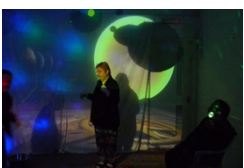

What goes up Meet Sir Isaac who is busy at his table. Assist him with experiments, dropping variety of objects from a great height into sand. See how they fall - flutter, float drop like stones. Roll them down pipes, backwards and forwards, up and down. Feel the sand with fingers and toes, watch it pour down. Find the light prisms and see the colours glow in the dark.

Telescope The giant telescope and planets appear. Peer through the tube, what can you see? Find boomwhackers and see the stars, planets and each other through the tubes, call and listen as strange sounds and sensations tickle your ears.

Orrery See the planets turning over the mirrors, colours and selves reflected in the lights. Brightly coloured balls spin across the surface like shooting stars. Round and round the orrery spins, add light spinners and see the magic of the universe turning and rotating all around you. Dance in the lights, shine them on ceiling, floor, hands, faces. Then spin away home.

Observations Newton character gave focus for groups on entry. First section was light and playful with variety of textures and weighted objects to enjoy. Light prisms totally changed dynamic and led nicely into star projections and telescope section. Difficult for clients to look through tubes with one eye, but the giant telescope was visually arresting and inspired curiosity in many. Call and listen through tubes was very engaging for most clients. Planets section - magical, lots of focused watching, play with balls and light spinners.