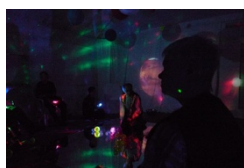

What goes up Meet Sir Isaac who is busy at his table. Assist him with experiments, dropping variety of objects from a great height into sand. See how they fall - flutter, float drop like stones. Roll them down pipes, backwards and forwards, up and down. Feel the sand with fingers and toes, watch it pour down. Find the light prisms and see the colours glow in the dark.

Telescope The giant telescope and planets appear. Peer through the tube, what can you see? Find boomwhackers and see the stars, planets and each other through the tubes, call and listen as strange sounds and sensations tickle your ears.

Orrery See the planets turning over the mirrors, colours and selves reflected in the lights. Brightly coloured balls spin across the surface like shooting stars. Round and round the orrery spins, add light spinners and see the magic of the universe turning and rotating all around you. Dance in the lights, shine them on ceiling, floor, hands, faces. Then spin away home.

Observations Newton character gave focus for groups on entry. First section was light and playful with variety of textures and weighted objects to enjoy. Light prisms totally changed dynamic and led nicely into star projections and telescope section. Difficult for clients to look through tubes with one eye, but the giant telescope was visually arresting and inspired curiosity in many. Call and listen through tubes was very engaging for most clients. Planets section - magical, lots of focused watching, play with balls and light spinners.