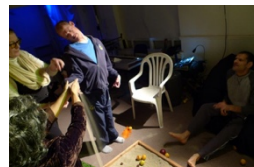

Newton 'What goes up....' Sir Isaac Newton

Environment Apple trees, Newton character at table with quill, paper, kaleidoscopes, magnifying glass etc, prisms and coloured finger lights. Sand on boards, apples, pine-cones, chestnuts, feathers, petals, pebbles, foam/polystyrene balls, rolling pipes. Giant suspended telescope + boomwhackers. Giant mobile with lampshade planets, mirrors on floor, large, translucent, coloured balls. Orrery projection, light spinners. Flying saucer sweets and Malteser planets.

What goes up Meet Sir Isaac who is busy at his table. Assist him with experiments, dropping variety of objects from a great height into sand. See how they fall - flutter, float drop like stones. Roll them down pipes, backwards and forwards, up and down. Feel the sand with fingers and toes, watch it pour down. Find the light prisms and see the colours glow in the dark.

Telescope The giant telescope and planets appear. Peer through the tube, what can you see? Find boomwhackers and see the stars, planets and each other through the tubes, call and listen as strange sounds and sensations tickle your ears.

Observations Newton character gave focus for groups on entry. First section was light and playful with variety of textures and weighted objects to enjoy. Light prisms totally changed dynamic and led nicely into star projections and telescope section. Difficult for clients to look through tubes with one eye, but the giant telescope was visually arresting and inspired curiosity in many. Call and listen through tubes was very engaging for most clients. Planets section - magical, lots of focused watching, play with balls and light spinners.