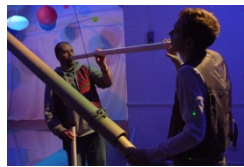

What goes up Meet Sir Isaac who is busy at his table. Assist him with experiments, dropping variety of objects from a great height into sand. See how they fall - flutter, float drop like stones. Roll them down pipes, backwards and forwards, up and down. Feel the sand with fingers and toes, watch it pour down. Find the light prisms and see the colours glow in the dark.

Telescope The giant telescope and planets appear. Peer through the tube, what can you see? Find boomwhackers and see the stars, planets and each other through the tubes, call and listen as strange sounds and sensations tickle your ears.

Orrery See the planets turning over the mirrors, colours and selves reflected in the lights. Brightly coloured balls spin across the surface like shooting stars. Round and round the orrery spins, add light spinners and see the magic of the universe turning and rotating all around you. Dance in the lights, shine them on ceiling, floor, hands, faces. Then spin away home.

Observations Newton character gave focus for groups on entry. First section was light and playful with variety of textures and weighted objects to enjoy. Light prisms totally changed dynamic and led nicely into star projections and telescope section. Difficult for clients to look through tubes with one eye, but the giant telescope was visually arresting and inspired curiosity in many. Call and listen through tubes was very engaging for most clients. Planets section - magical, lots of focused watching, play with balls and light spinners.