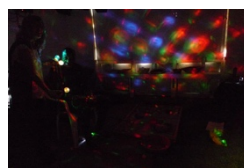

What goes up Meet Sir Isaac who is busy at his table. Assist him with experiments, dropping variety of objects from a great height into sand. See how they fall - flutter, float drop like stones. Roll them down pipes, backwards and forwards, up and down. Feel the sand with fingers and toes, watch it pour down. Find the light prisms and see the colours glow in the dark.

Telescope The giant telescope and planets appear. Peer through the tube, what can you see? Find boomwhackers and see the stars, planets and each other through the tubes, call and listen as strange sounds and sensations tickle your ears.

Orrery See the planets turning over the mirrors, colours and selves reflected in the lights. Brightly coloured balls spin across the surface like shooting stars. Round and round the orrery spins, add light spinners and see the magic of the universe turning and rotating all around you. Dance in the lights, shine them on ceiling, floor, hands, faces. Then spin away home.

Observations Newton character gave focus for groups on entry. First section was light and playful with variety of textures and weighted objects to enjoy. Light prisms totally changed dynamic and led nicely into star projections and telescope section. Difficult for clients to look through tubes with one eye, but the giant telescope was visually arresting and inspired curiosity in many. Call and listen through tubes was very engaging for most clients. Planets section - magical, lots of focused watching, play with balls and light spinners.