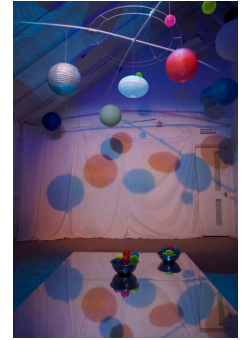

What goes up Meet Sir Isaac who is busy at his table. Assist him with experiments, dropping variety of objects from a great height into sand. See how they fall - flutter, float drop like stones. Roll them down pipes, backwards and forwards, up and down. Feel the sand with fingers and toes, watch it pour down. Find the light prisms and see the colours glow in the dark.

Telescope The giant telescope and planets appear. Peer through the tube, what can you see? Find boomwhackers and see the stars, planets and each other through the tubes, call and listen as strange sounds and sensations tickle your ears.

Orrery See the planets turning over the mirrors, colours and selves reflected in the lights. Brightly coloured balls spin across the surface like shooting stars. Round and round the orrery spins, add light spinners and see the magic of the universe turning and rotating all around you. Dance in the lights, shine them on ceiling, floor, hands, faces. Then spin away home.

Observations Newton character gave focus for groups on entry. First section was light and playful with variety of textures and weighted objects to enjoy. Light prisms totally changed dynamic and led nicely into star projections and telescope section. Difficult for clients to look through tubes with one eye, but the giant telescope was visually arresting and inspired curiosity in many. Call and listen through tubes was very engaging for most clients. Planets section - magical, lots of focused watching, play with balls and light spinners.