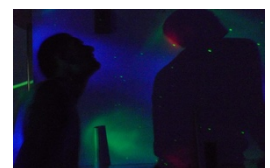

Newton 'What goes up....' Sir Isaac Newton

Environment Apple trees, Newton character at table with quill, paper, kaleidoscopes, magnifying glass etc, prisms and coloured finger lights. Sand on boards, apples, pine-cones, chestnuts, feathers, petals, pebbles, foam/polystyrene balls, rolling pipes. Giant suspended telescope + boomwhackers. Giant mobile with lampshade planets, mirrors on floor, large, translucent, coloured balls. Orrery projection, light spinners. Flying saucer sweets and Malteser planets.

What goes up Meet Sir Isaac who is busy at his table. Assist him with experiments, dropping variety of objects from a great height into sand. See how they fall - flutter, float drop like stones. Roll them down pipes, backwards and forwards, up and down. Feel the sand with fingers and toes, watch it pour down. Find the light prisms and see the colours glow in the dark.

Telescope The giant telescope and planets appear. Peer through the tube, what can you see? Find boomwhackers and see the stars, planets and each other through the tubes, call and listen as strange sounds and sensations tickle your ears.

Observations Newton character gave focus for groups on entry. First section was light and playful with variety of textures and weighted objects to enjoy. Light prisms totally changed dynamic and led nicely into star projections and telescope section. Difficult for clients to look through tubes with one eye, but the giant telescope was visually arresting and inspired curiosity in many. Call and listen through tubes was very engaging for most clients. Planets section - magical, lots of focused watching, play with balls and light spinners.