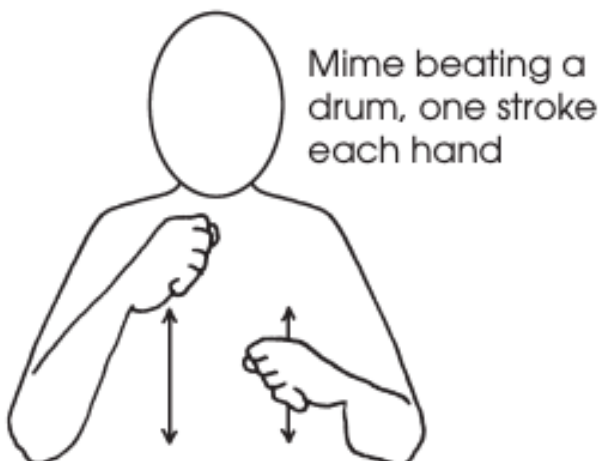

Shukhov Tower

Black

White

Stretch

Listen

Drum

Tambour