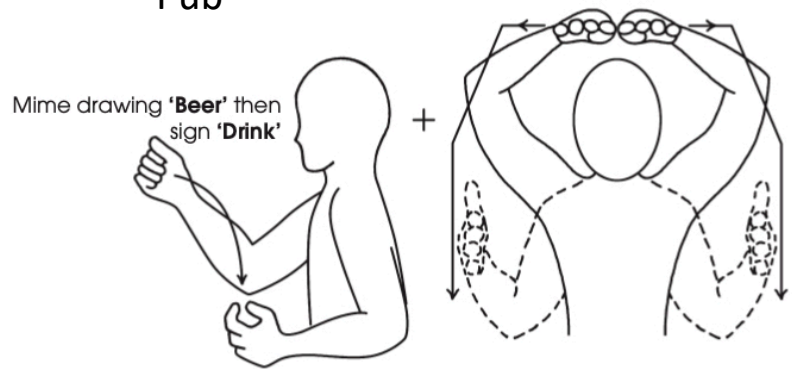

Trubloff Pt 2

Mouse

Cold

Dark

Pub

Clarinet

cheese