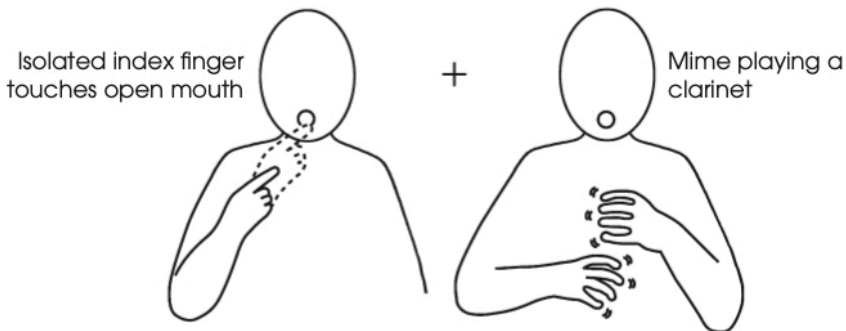

Trubloff Pt 2

Mouse

Cold

Dark

Pub

Clarinet

cheese